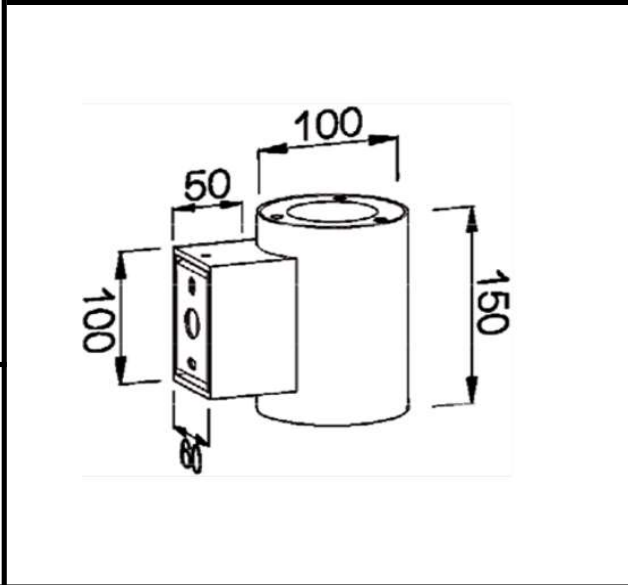

Sovitron Interior Pvt.Ltd.

Model Name	SILAS-WL3 Wall Light/ DL-OMT-10151-3
Description	Wall light

Technical description	Image
-----------------------	-------

Dimension	Dia=100mm H=150mm
Frame	Aluminium Die-cast
Color Tempertaure	5700K
Power	3W
Total Luminous Flux	150 lm
Efficacy	50 lm/W
IP rating	65
Beam angle	12/24/36/60 Degree
Color Rendering	≥80
Mounting	Surface
Optics	Glass Lens
Dimming	NON-Dimmable
Operating Voltage	220-240 VAC
Standard Lifetime	L70 minimum at 50,000 burning hours

Dimension diagram

Remarks:-

Address: Plot #7 Saroorpur-Nangla Industrial Area,Ballabgarh-Sohna Road,Faridabad-121005
Email: info@sovitron.com